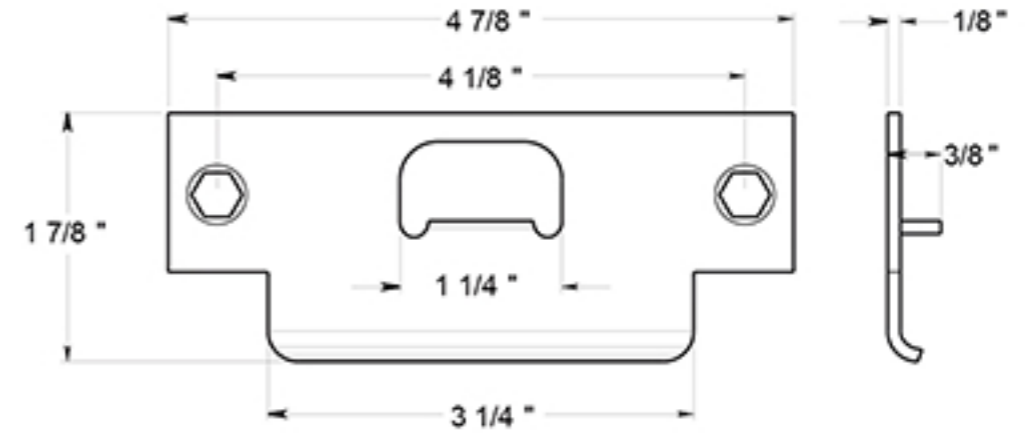

# CL502EVC

LEVERSET / CLARENDON / PRIVACY / COMMERCIAL GRADE 2 / STEEL & ZINC

DRAWING NOT TO SCALE

NOTE: Deltana reserves the right to constantly improve its products and is not responsible for differences between the product in-hand and the specifications contained in this drawing. We do not recommend to pre-drill holes or pre-cut woods or metals based on the drawing information if the veracity of the specifications has not been proven by the live product.