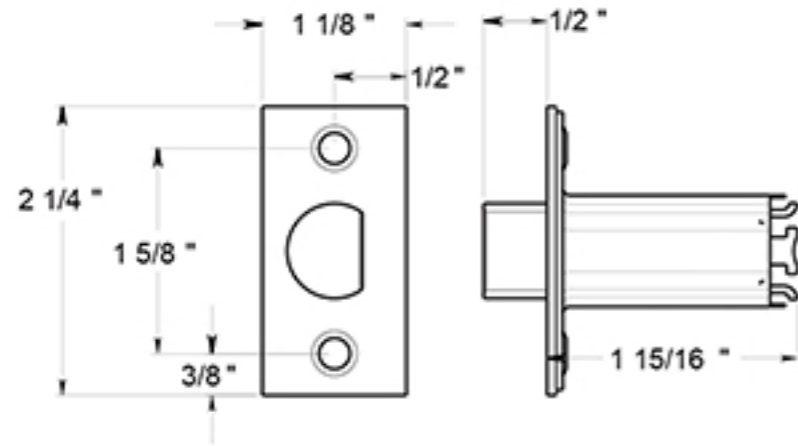

# CL502EVC

LEVERSET / CLARENDON / PRIVACY / COMMERCIAL GRADE 2 / STEEL & ZINC

DRAWING NOT TO SCALE

NOTE: Deltana reserves the right to constantly improve its products and is not responsible for differences between the product in-hand and the specifications contained in this drawing. We do not recommend to pre-drill holes or pre-cut woods or metals based on the drawing information if the veracity of the specifications has not been proven by the live product.