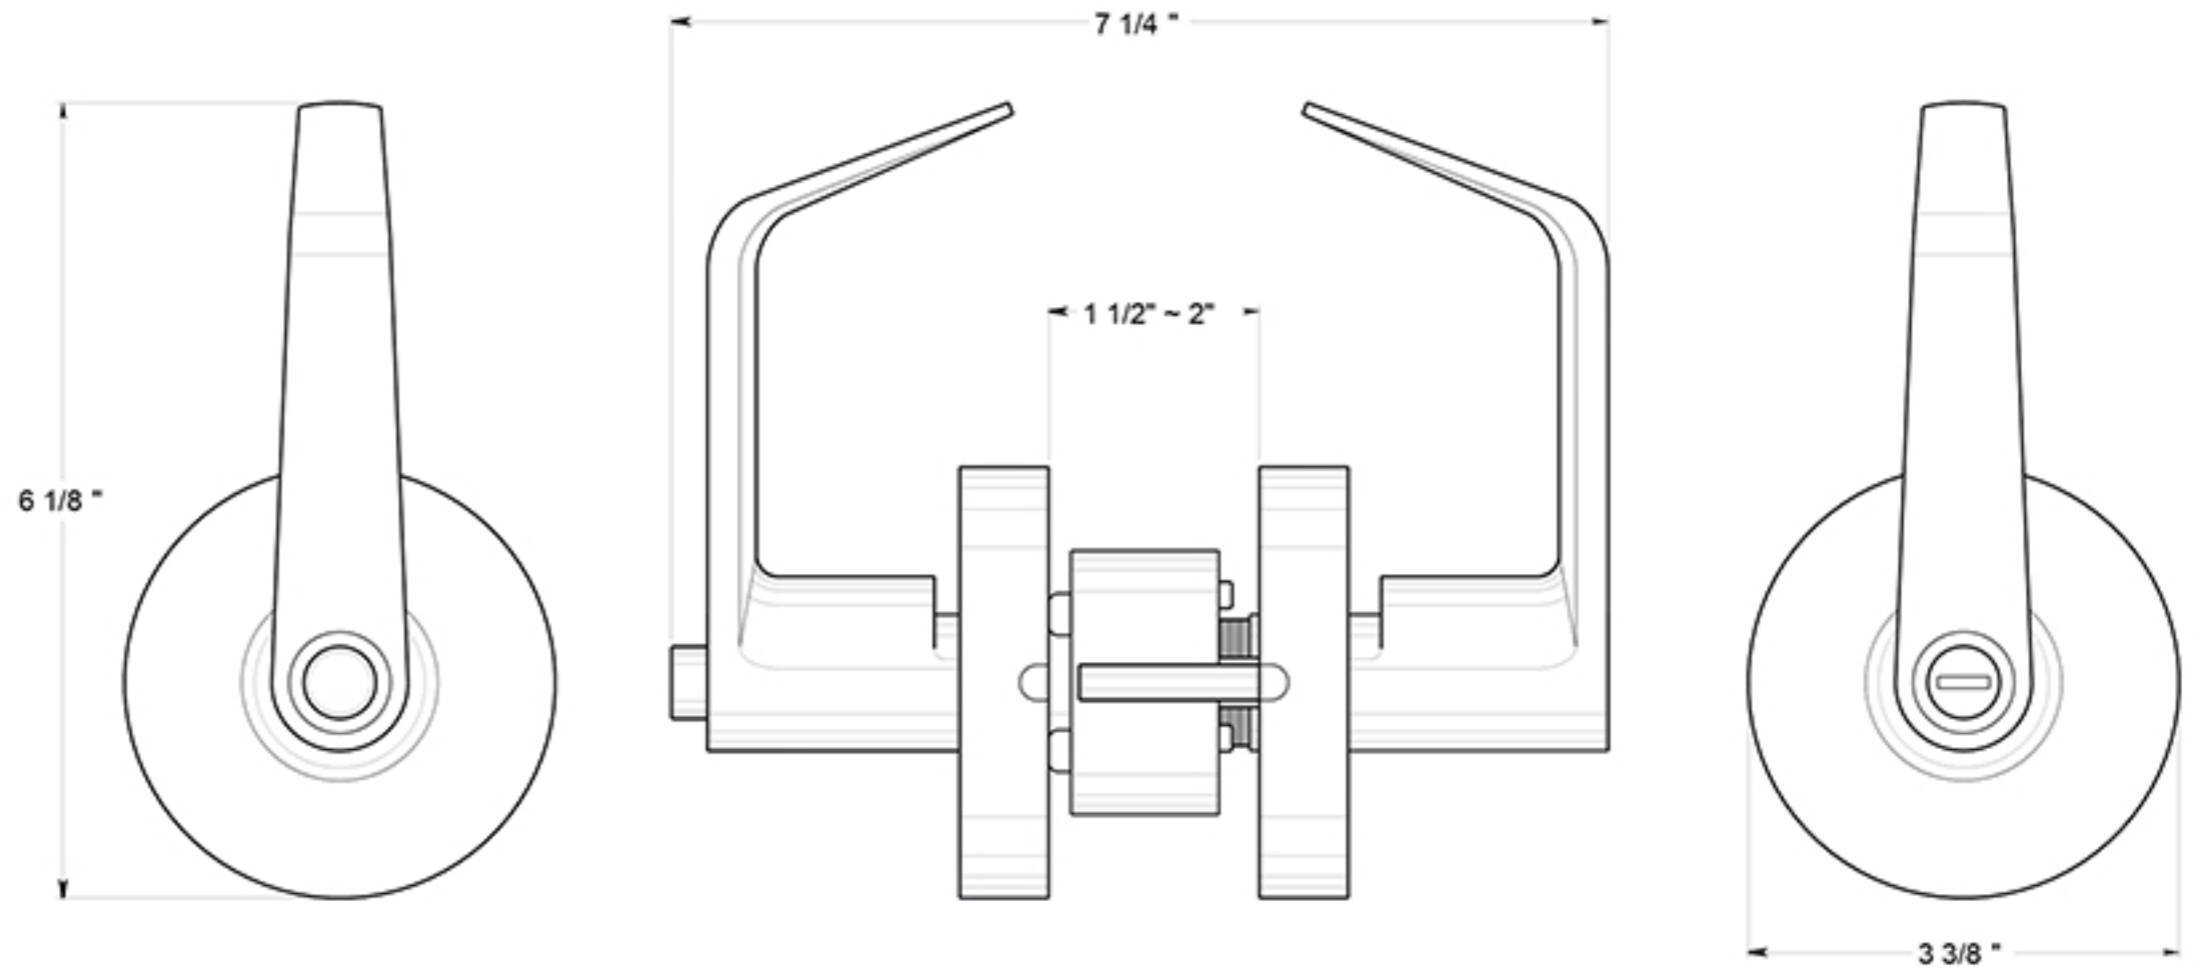

# CL502EVC

LEVERSET / CLARENDON / PRIVACY / COMMERCIAL GRADE 2 / STEEL & ZINC

DRAWING NOT TO SCALE

NOTE: Deltana reserves the right to constantly improve its products and is not responsible for differences between the product in-hand and the specifications contained in this drawing. We do not recommend to pre-drill holes or pre-cut woods or metals based on the drawing information if the veracity of the specifications has not been proven by the live product.